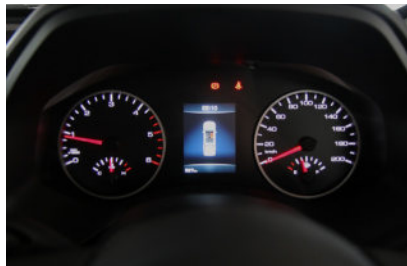

DAYTIME RUNNING LIGHTS.

The daytime running lamp (DRL) help make surrounding objects and vehicles more visible in low light situations with advanced visual effects.

SAFETY COMES FIRST.

The P-Series Commercial Double Cab is equipped with an up/downhill assist control that helps prevent roll-back when adventuring up steep slopes.

SLEEK BLACK INTERIOR.

**3.5 INCH COLOUR
INSTRUMENT CLUSTER.**

FRONT USB PORT.

SPEC SHEET

Cabin type	DOUBLE CAB: COMMERCIAL							
Transmission	6MT				8AT			
Drivetrain	2WD		4WD		2WD		4WD	
Configuration	SX	DLX	SX	DLX	SX	DLX	SX	DLX
Pricing								
Chassis & Steering								
Hydraulic Power Steering	✓	✓	✓	✓	✗	✗	✗	✗
Electric Power Steering	✗	✗	✗	✗	✓	✓	✓	✓
Adjustable Steering Column	✓	✓	✓	✓	✓	✓	✓	✓
Tod (Torque on Demand) 4wd System	✗	✗	✓	✓	✗	✗	✓	✓
Electronic Hand Brake	✗	✗	✗	✗	✓	✓	✓	✓
Auto Hold	✗	✗	✗	✗	✓	✓	✓	✓
Exterior Spec								
17" Alloy Rim	✓	✓	✓	✓	✓	✓	✓	✓
245/70 R17 Tire	✓	✓	✓	✓	✓	✓	✓	✓
Steel Spare Wheel	✓	✓	✓	✓	✓	✓	✓	✓
Front Bumper (Body Colour)	✓	✓	✓	✓	✓	✓	✓	✓
Body Colour Exterior Door Mirror	✓	✓	✓	✓	✓	✓	✓	✓
Body Colour Door Handle	✓	✓	✓	✓	✓	✓	✓	✓
Rear Bumper (Body Colour)	✓	✓	✓	✓	✓	✓	✓	✓
Side Step	✓	✓	✓	✓	✓	✓	✓	✓
Sunroof	✗	✓	✗	✓	✗	✓	✗	✓
Interior Spec								
Centre Soft Covering of Front & Rear Door Panel	✓	✓	✓	✓	✓	✓	✓	✓
Leather-Wrapped Steering Wheel	✗	✓	✗	✓	✗	✓	✗	✓
Steering Wheel Controls	✓	✓	✓	✓	✓	✓	✓	✓
Paddle Shift	✗	✗	✗	✗	✓	✓	✓	✓
3.5 Inch Colour Instrument Cluster	✓	✓	✓	✓	✓	✓	✓	✓
Power Outlet For Dash Cam	✗	✓	✗	✓	✗	✓	✗	✓
12V Power Outlet	✓	✓	✓	✓	✓	✓	✓	✓
Front Usb Port (2)	✓	✓	✓	✓	✓	✓	✓	✓
Cruise Control	✓	✓	✓	✓	✓	✓	✓	✓
Seating								
Fabric Seat	✓	✗	✓	✗	✓	✗	✓	✗